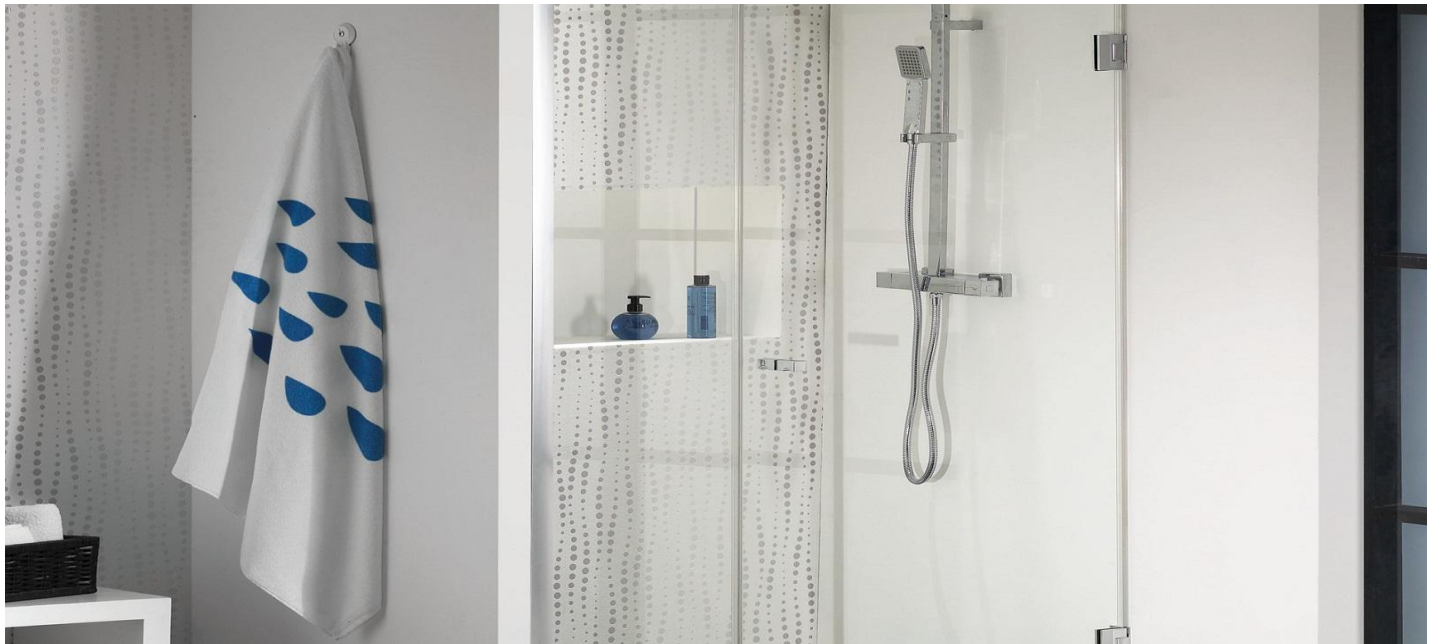

The FRESH Series

Description

The FRESH is an elegant range of shower cubicles that offer matchless permanence. Classy and spotless, these are crafted to evoke the feeling of your first shower – always. An ever-shine feature (non-corrosive) adds to their beauty, making the bathing experience a highly pleasurable one.

Benefits

- No water stains
- Corrosion-resistant
- Easy to clean
- Highly durable, temperable and scratchproof
- Reduced deposits
- High transparency
- Reduced condensation